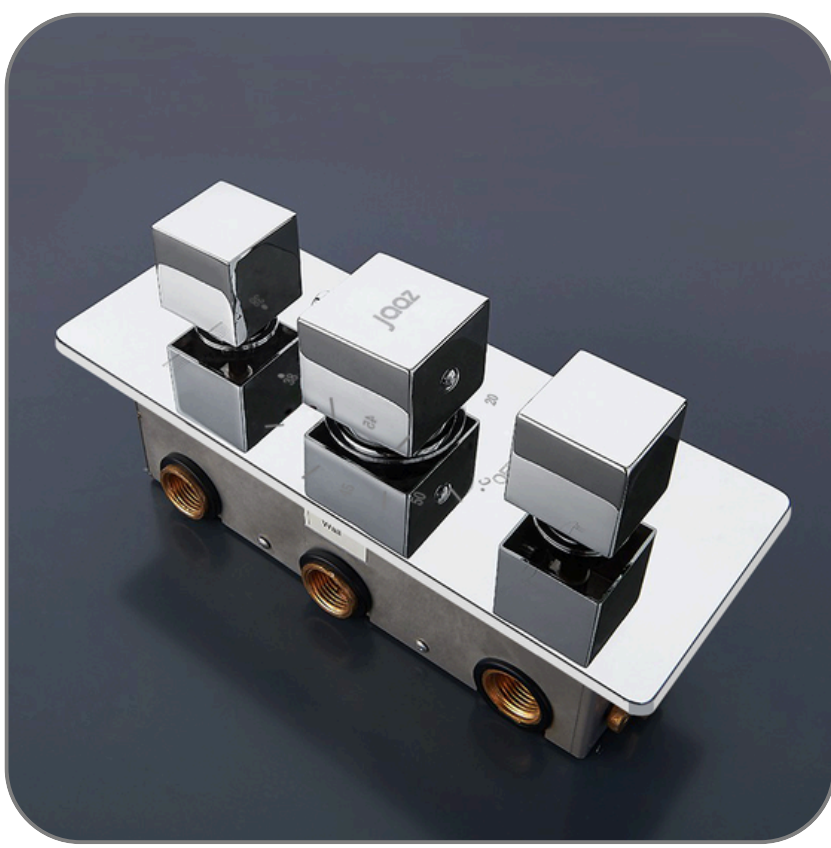

MRP: ₹23,000.00 - ₹31,950.00(Incl. of all taxes)

AVAILABLE IN:

MIXER & DIVERTER-THERMOSTATIC: MDTH-V4

Functions of MDTH-V4 | Mixer & Diverter - Thermostatic:

- Diverter with Thermostatic Mixer: Combines the functionality of a diverter with the precision of a thermostatic mixer for a superior shower experience.

Product Specifications:

- Mixer: High flow thermostatic mixer for precise water temperature and flow control.
- Diverter: Seamlessly switch between multiple water output functions for a customized shower experience.
- Material: Constructed from brass, ensuring superior durability and resistance to wear and tear.
- Chrome Plated Zinc Square Handles: Stylish and modern square handles made from chrome plated zinc, providing a sleek look and smooth operation.
- Chrome Plated 1.2 mm 304 SS Cover Plate: Durable cover plate made from 1.2 mm thick 304 stainless steel with a chrome plated finish for added protection and aesthetic appeal.
- Thermostatic Cartridge: Equipped with a premium thermostatic cartridge from Vernet, France, ensuring reliable performance and accurate temperature regulation.

Technical Details:

- Water Pressure: Requires a minimum of 2 bar pressure; recommend a 0.5 HP pressure pump for low water pressure situations. Pressure Pump is not required if the distance between your bathroom and overhead tank is more than 50 feet, as it will create natural pressure.
- Tested: We test products @ 4 Bar.
- Ideal Geyser Capacity: More than 20 litre is recommended