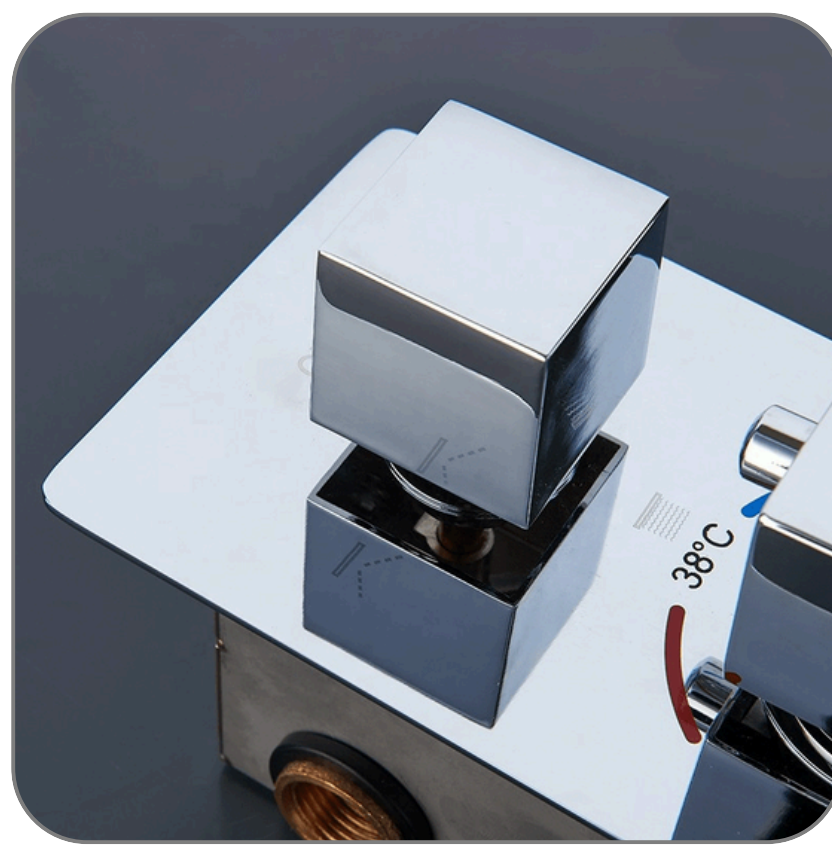

MRP: ₹23,000.00 - ₹31,950.00(Incl. of all taxes)

AVAILABLE IN:

MIXER & DIVERTER-THERMOSTATIC: MDTH-V4

Functions of MDTH-V4 | Mixer & Diverter - Thermostatic:

- Diverter with Thermostatic Mixer: Combines the functionality of a diverter with the precision of a thermostatic mixer for a superior shower experience.

Product Specifications:

- Mixer: High flow thermostatic mixer for precise water temperature and flow control.
- Diverter: Seamlessly switch between multiple water output functions for a customized shower experience.
- Material: Constructed from brass, ensuring superior durability and resistance to wear and tear.
- Chrome Plated Zinc Square Handles: Stylish and modern square handles made from chrome plated zinc, providing a sleek look and smooth operation.
- Chrome Plated 1.2 mm 304 SS Cover Plate: Durable cover plate made from 1.2 mm thick 304 stainless steel with a chrome plated finish for added protection and aesthetic appeal.
- Thermostatic Cartridge: Equipped with a premium thermostatic cartridge from Vernet, France, ensuring reliable performance and accurate temperature regulation.

Technical Details:

- Water Pressure: Requires a minimum of 2 bar pressure; recommend a 0.5 HP pressure pump for low water pressure situations. Pressure Pump is not required if the distance between your bathroom and overhead tank is more than 50 feet, as it will create natural pressure.
- Tested: We test products @ 4 Bar.
- Ideal Geyser Capacity: More than 20 litre is recommended