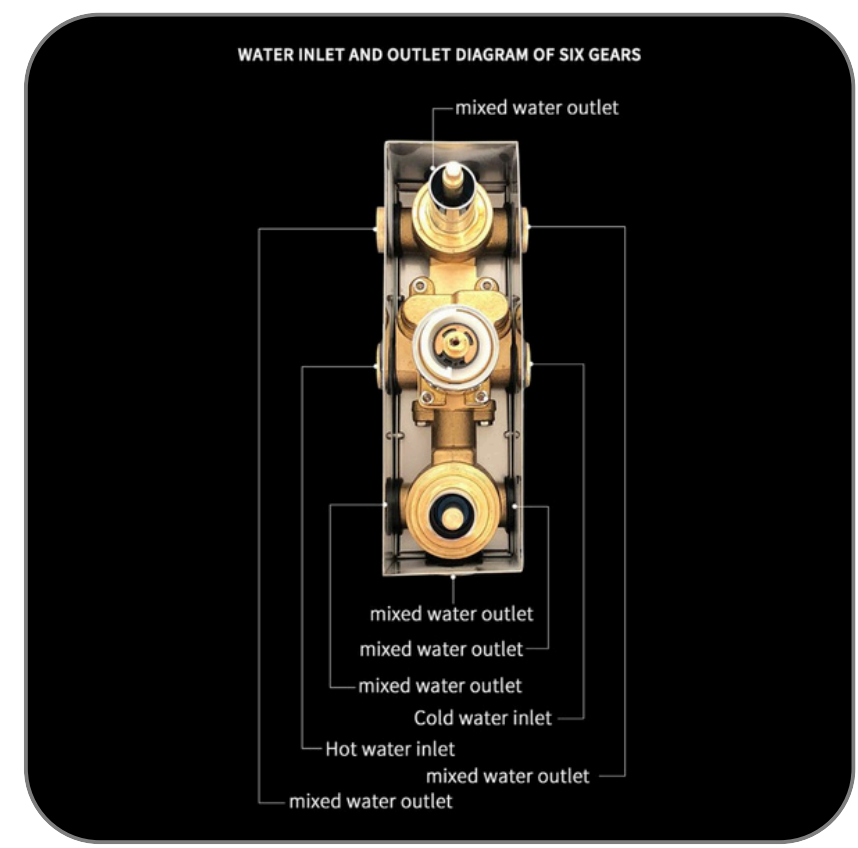

MRP: ₹23,000.00 - ₹31,950.00(Incl. of all taxes)

AVAILABLE IN:

MIXER & DIVERTER-THERMOSTATIC: MDTH-V4

Functions of MDTH-V4 | Mixer & Diverter - Thermostatic:

- Diverter with Thermostatic Mixer: Combines the functionality of a diverter with the precision of a thermostatic mixer for a superior shower experience.

Product Specifications:

- Mixer: High flow thermostatic mixer for precise water temperature and flow control.
- Diverter: Seamlessly switch between multiple water output functions for a customized shower experience.
- Material: Constructed from brass, ensuring superior durability and resistance to wear and tear.
- Chrome Plated Zinc Square Handles: Stylish and modern square handles made from chrome plated zinc, providing a sleek look and smooth operation.
- Chrome Plated 1.2 mm 304 SS Cover Plate: Durable cover plate made from 1.2 mm thick 304 stainless steel with a chrome plated finish for added protection and aesthetic appeal.
- Thermostatic Cartridge: Equipped with a premium thermostatic cartridge from Vernet, France, ensuring reliable performance and accurate temperature regulation.

Technical Details:

- Water Pressure: Requires a minimum of 2 bar pressure; recommend a 0.5 HP pressure pump for low water pressure situations. Pressure Pump is not required if the distance between your bathroom and overhead tank is more than 50 feet, as it will create natural pressure.
- Tested: We test products @ 4 Bar.
- Ideal Geyser Capacity: More than 20 litre is recommended